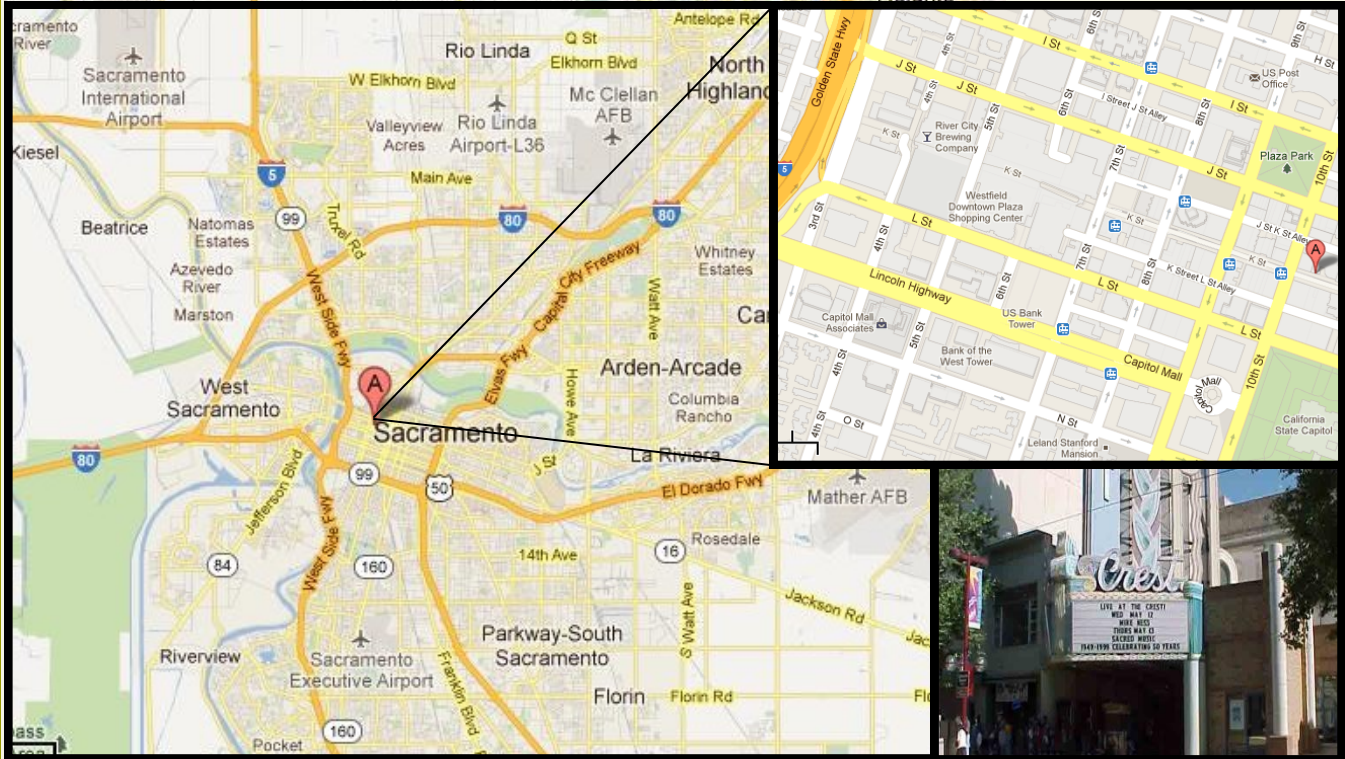

The Crest Theatre

(1013 K Street Sacramento, CA 95814)

From the East: (McClellan)

Take "**Business 80**" West. Exit **160** towards **Downtown**. 160 becomes 12th Street drive until dead end (Capital Park) turn right on L street. Use the parking garage at 10th and L streets.

From the West:

Take "**Business 80**" (E) into Sacramento. Take the **Downtown Sacramento Exit**, head over the Tower Bridge into downtown. Go through round-about in front of the Capitol and turn **left on 10th street**. Use the parking garage at 10th and L streets.

From the North or South:

Take **Interstate 5**, exit at J Street, turn right on 12th Street, Right on L Street, Right on 10th street. Use the Parking Garage at 10th and L.

Parking

Garage is located on 10th Street and L Street. (There are many other garages in the area, and street parking where available.)